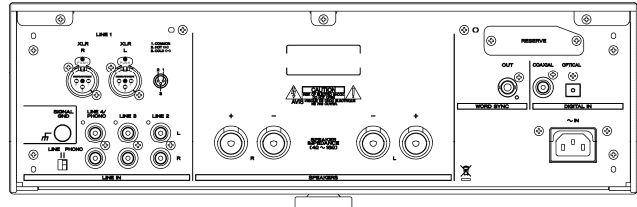

AI-10

Designs and specifications subject to change without notice. ©TEAC Esoteric Company. All rights reserved.

ESOTERIC

TEAC ESOTERIC COMPANY
3-7-3 Nakacho, Musashino-shi,
Tokyo 180-8550, Japan
Fax: +81-422-52-5132 www.teac.co.jp/av/