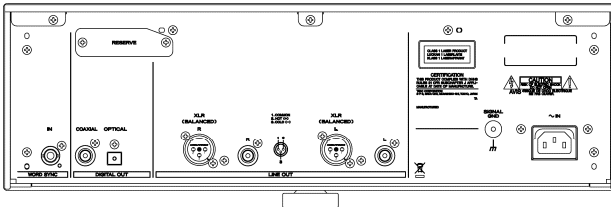

【Main Features】

SA-10

Super Audio CD/CD Player

- Esoteric® proprietary “VOSP” transport and drive mechanism. (VOSP = Vertically aligned optical stability platform).
- Premium quality, 2 channel dedicated analog audio outputs (RCA x1 / XLR x1)
- Dual mono 24-bit/192kHz digital to analog converter (Cirrus Logic CS4398 x 2)
- Dual mono analog audio circuit for superior channel separation.
- Word sync function (Word sync input/BNC terminal x 1)
- High speed power supply capability backed by a large toroidal power transformer.
- Highly rigid chassis construction with cut aluminum top (T: 5mm) and side panels (T: 4mm) for superior anti-resonance and anti-vibration properties.
- Slim remote control with illuminated keys for easier operation in low light or no light environments.
- i.LINK digital audio interface (optional).

AI-10

Digital Integrated Amplifier and Master Clock Sync Generator

- Digital integrated power amplifier dedicated for 2 channel audio applications.
- Highly efficient power handling capability (150W+150W8 Ohm, 200W+200W/4Ohm)
- 192kHz/176.4kHz high sampling analog to digital conversion for analog input signals
- Digital input terminals for fully digital audio solutions (coaxial x1, optical x1)
- Unbalanced (RCA x3) and Balanced (XLR x1) input
- Rich, high speed, high efficiency power supply capability backed by a large toroidal power transformer.
- Word sync output function (Word out BNC terminal x 1)
- WBT speaker connection terminals for secure and high quality speaker cable connections
- Phono (MM) / Line convertible input x1.
- Highly rigid chassis construction with cut aluminum top (T: 5mm) and side panels (T: 4mm) for superior anti-resonance and anti-vibration properties.
- Slim remote control with illuminated keys including player control functions.
- i.LINK digital audio interface (optional).